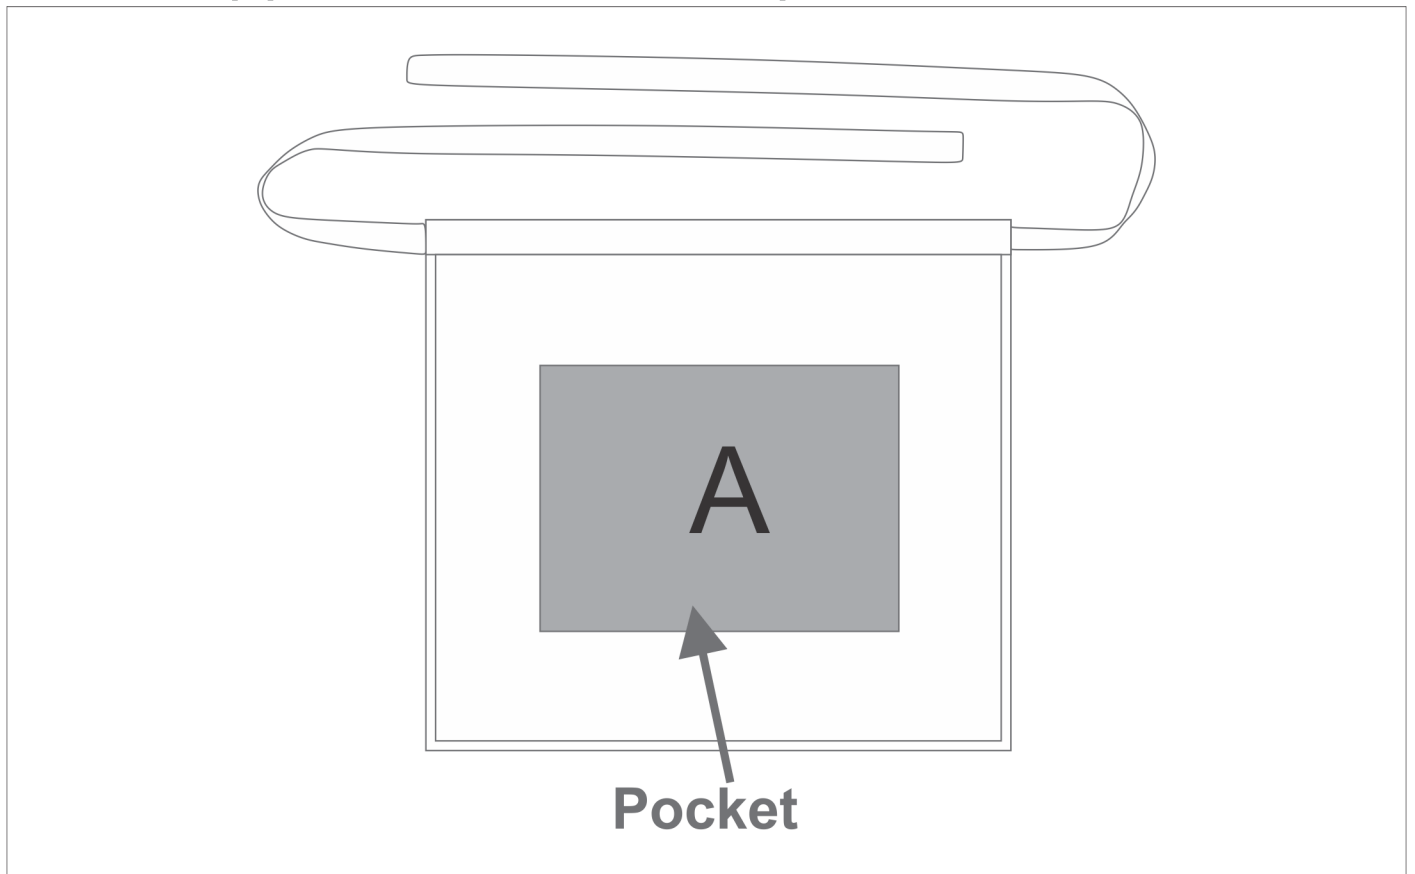

SG-HP-10-G

PPS Hoppla Waiters Half Apron

Need to know:

- Includes 1-Position Sublimation (setup fees apply)
- **Please Note: We cannot guarantee 100% logo Alignment on all Brandable Panels.**

Branding Options:

Position A

1. Custom Sublimation A (CPSUB-A)
Full Colour
Size: 310mm wide x 230mm high